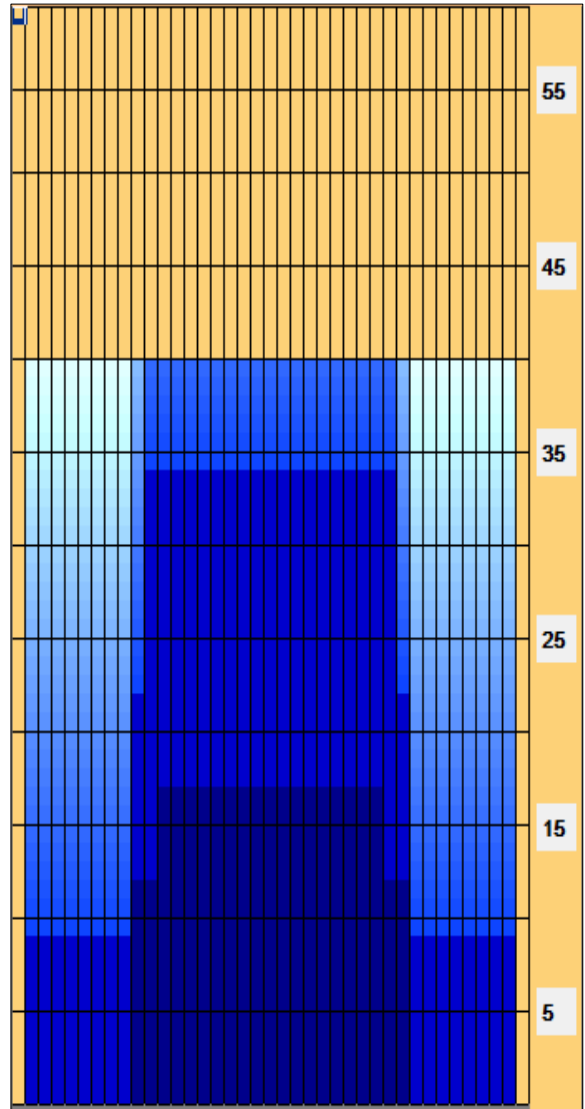

Kegel Recreation Wall Street

Oil Pattern Distance:	40 Feet	Reverse Brush Drop:	40 Feet	Oil Per Board:	50 uL
Forward Oil Total:	8.8 mL	Reverse Oil Total:	10.9 mL	Volume Oil Total:	19.7 mL
Forward Boards Crossed:	176 Boards	Reverse Boards Crossed:	218 Boards	Total Boards Crossed:	394 Boards

	Start	Stop	Loads	Speed	Crossed	Start	End	Feet	T.Oil
1	2L	2R	1	18	37	0.0	0.0	0.0	1850
2	10L	10R	3	18	63	0.0	7.6	7.6	3150
3	10L	10R	2	18	42	7.6	12.7	5.1	2100
4	12L	12R	2	18	34	12.7	17.8	5.1	1700
5	2L	2R	0	18	0	17.8	24.0	6.2	0
6	2L	2R	0	22	0	24.0	32.0	8.0	0
7	2L	2R	0	30	0	32.0	40.0	8.0	0

Conditioner:
Type In or Select One

TransferType:
Type In or Select One

Forward

Reverse

Combined

Buff

Navigation: Forward Reverse More

	Start	Stop	Loads	Speed	Crossed	Start	End	Feet	T.Oil
1	2L	2R	0	30	0	40.0	34.0	-6.0	0
2	11L	11R	4	22	76	34.0	21.6	-12.4	3800
3	10L	10R	5	18	105	21.6	8.9	-12.7	5250
4	2L	2R	1	14	37	8.9	7.0	-1.9	1850
5	2L	2R	0	14	0	7.0	0.0	-7.0	0

Navigation: Forward Reverse More

WALL STREET - 7240 Unlike WALL STREET of today, this 40 foot pattern yields no surprises and is defined heavily at the 10th board. To be successful on the WALL STREET, we advise you to place your position near the big dot and bowl over the second arrow so your scores will flourish!